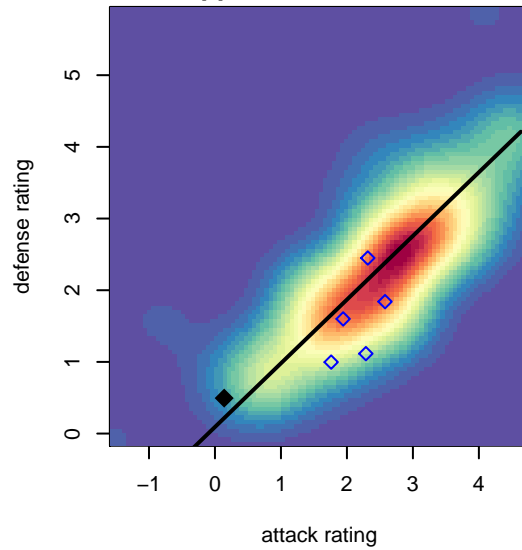

# PCSC Comets Black G01

North Tacoma SC  
North Tacoma, WA  
G01 total strength=891  
attack=1.15 defense=1.64  
fall league = PSPL Classic U17

alt names used:

Venues played:  
2017 PSPL Classic U17

**attack and defense variance (black dot)  
relative to other teams  
and top 10 in region**

**attack and defense rating  
relative to others at age  
and all opponents in last 13 months**

**Performance relative to 13 month average**

**Performance relative to 13 month average**

<b>date</b>	<b>home</b>		<b>away</b>		<b>venue</b>	<b>pred.home</b>	<b>pred.away</b>
2018-03-18	Wenatchee Valley United G01	8	PCSC Comets Black G01	1	2017 PSPL Classic U17	4.88	0.62
2018-03-17	Walla Walla United SC G01	8	PCSC Comets Black G01	0	2017 PSPL Classic U17	6.93	0.30
2018-03-11	ISC Gunners B G01	3	PCSC Comets Black G01	0	2017 PSPL Classic U17	4.07	0.35
2018-03-03	PCSC Comets Black G01	0	CSC Velocity Green G01	6	2017 PSPL Classic U17	0.53	2.58
2018-02-10	MRFC Blue G01	6	PCSC Comets Black G01	0	2017 PSPL Classic U17	5.54	0.20
2017-12-03	PCSC Comets Black G01	0	ISC Gunners B G01	4	2017 PSPL Classic U17	0.35	4.07
2017-12-02	CSC Velocity Green G01	3	PCSC Comets Black G01	0	2017 PSPL Classic U17	2.58	0.53
2017-08-20	PCSC Comets Black G01	0	MRFC Blue G01	6	2017 PSPL Classic U17	0.20	5.54
2017-08-13	PCSC Comets Black G01	1	Wenatchee Valley United G01	2	2017 PSPL Classic U17	0.62	4.88
2017-08-12	PCSC Comets Black G01	2	Walla Walla United SC G01	2	2017 PSPL Classic U17	0.30	6.93