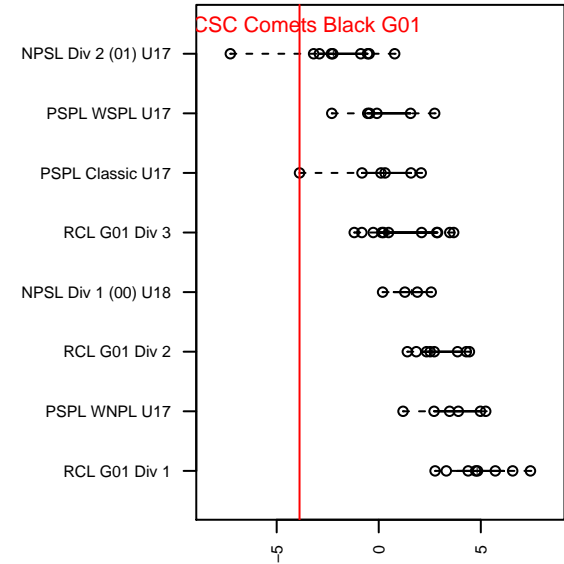

# PCSC Comets Black G01

North Tacoma SC  
North Tacoma, WA  
G01 total strength=891  
attack=1.15 defense=1.64  
fall league = PSPL Classic U17

alt names used:

Venues played:  
2017 PSPL Classic U17

**attack and defense variance (black dot)  
relative to other teams  
and top 10 in region**

**attack and defense rating  
relative to others at age  
and all opponents in last 13 months**

**Performance relative to 13 month average**

**Performance relative to 13 month average**

<b>date</b>	<b>home</b>		<b>away</b>		<b>venue</b>	<b>pred.home</b>	<b>pred.away</b>
2018-03-18	Wenatchee Valley United G01	8	PCSC Comets Black G01	1	2017 PSPL Classic U17	4.88	0.62
2018-03-17	Walla Walla United SC G01	8	PCSC Comets Black G01	0	2017 PSPL Classic U17	6.93	0.30
2018-03-11	ISC Gunners B G01	3	PCSC Comets Black G01	0	2017 PSPL Classic U17	4.07	0.35
2018-03-03	PCSC Comets Black G01	0	CSC Velocity Green G01	6	2017 PSPL Classic U17	0.53	2.58
2018-02-10	MRFC Blue G01	6	PCSC Comets Black G01	0	2017 PSPL Classic U17	5.54	0.20
2017-12-03	PCSC Comets Black G01	0	ISC Gunners B G01	4	2017 PSPL Classic U17	0.35	4.07
2017-12-02	CSC Velocity Green G01	3	PCSC Comets Black G01	0	2017 PSPL Classic U17	2.58	0.53
2017-08-20	PCSC Comets Black G01	0	MRFC Blue G01	6	2017 PSPL Classic U17	0.20	5.54
2017-08-13	PCSC Comets Black G01	1	Wenatchee Valley United G01	2	2017 PSPL Classic U17	0.62	4.88
2017-08-12	PCSC Comets Black G01	2	Walla Walla United SC G01	2	2017 PSPL Classic U17	0.30	6.93