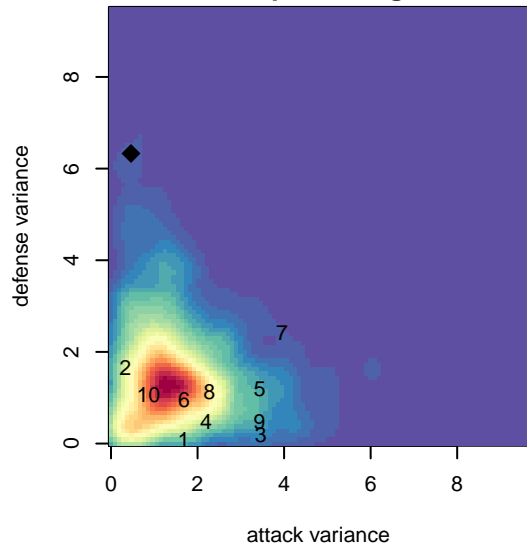

# PCSC Comets Black G01

North Tacoma SC  
North Tacoma, WA  
G01 total strength=891  
attack=1.15 defense=1.64  
fall league = PSPL Classic U17

alt names used:

Venues played:  
2017 PSPL Classic U17

**attack and defense variance (black dot)  
relative to other teams  
and top 10 in region**

**attack and defense rating  
relative to others at age  
and all opponents in last 13 months**

**Performance relative to 13 month average**

**Performance relative to 13 month average**

<b>date</b>	<b>home</b>		<b>away</b>		<b>venue</b>	<b>pred.home</b>	<b>pred.away</b>
2018-03-18	Wenatchee Valley United G01	8	PCSC Comets Black G01	1	2017 PSPL Classic U17	4.88	0.62
2018-03-17	Walla Walla United SC G01	8	PCSC Comets Black G01	0	2017 PSPL Classic U17	6.93	0.30
2018-03-11	ISC Gunners B G01	3	PCSC Comets Black G01	0	2017 PSPL Classic U17	4.07	0.35
2018-03-03	PCSC Comets Black G01	0	CSC Velocity Green G01	6	2017 PSPL Classic U17	0.53	2.58
2018-02-10	MRFC Blue G01	6	PCSC Comets Black G01	0	2017 PSPL Classic U17	5.54	0.20
2017-12-03	PCSC Comets Black G01	0	ISC Gunners B G01	4	2017 PSPL Classic U17	0.35	4.07
2017-12-02	CSC Velocity Green G01	3	PCSC Comets Black G01	0	2017 PSPL Classic U17	2.58	0.53
2017-08-20	PCSC Comets Black G01	0	MRFC Blue G01	6	2017 PSPL Classic U17	0.20	5.54
2017-08-13	PCSC Comets Black G01	1	Wenatchee Valley United G01	2	2017 PSPL Classic U17	0.62	4.88
2017-08-12	PCSC Comets Black G01	2	Walla Walla United SC G01	2	2017 PSPL Classic U17	0.30	6.93