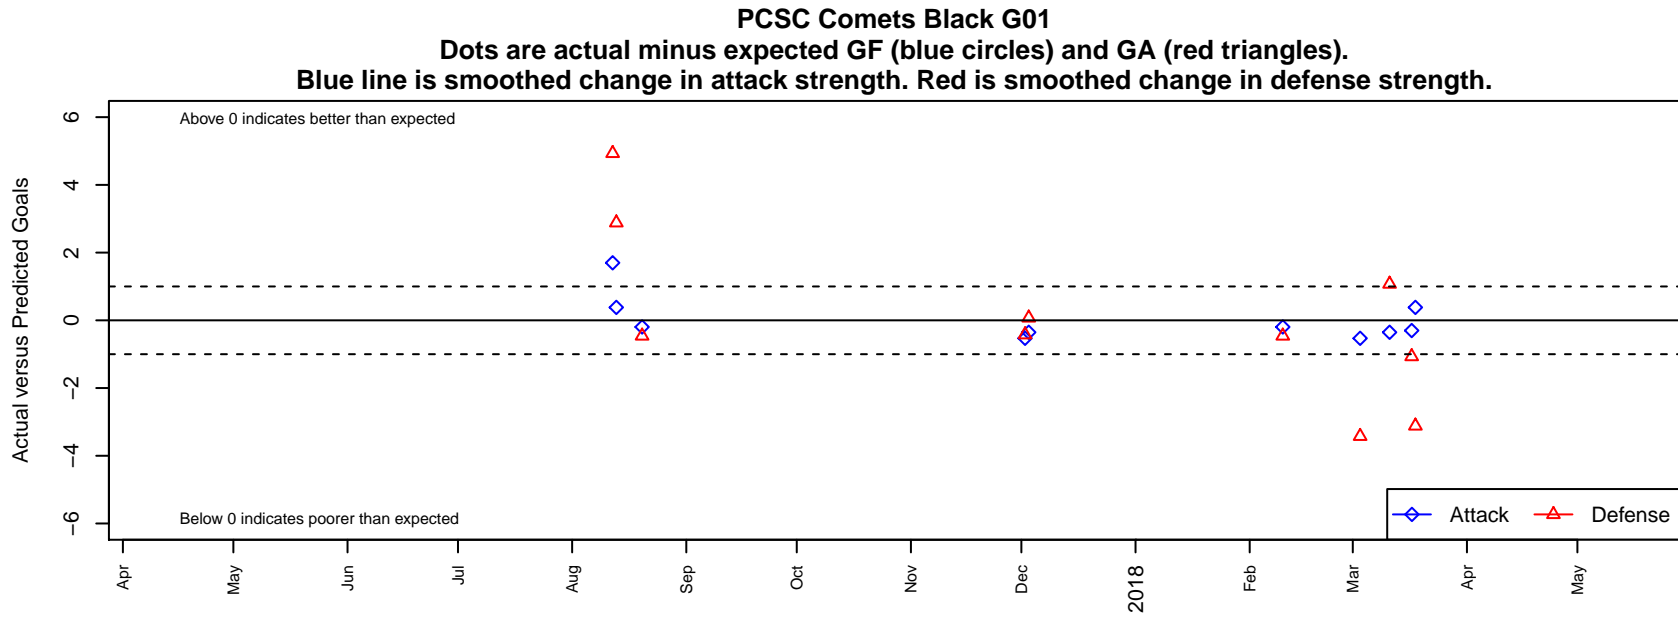

# PCSC Comets Black G01

North Tacoma SC  
North Tacoma, WA  
G01 total strength=891  
attack=1.15 defense=1.64  
fall league = PSPL Classic U17

alt names used:

Venues played:  
2017 PSPL Classic U17

**attack and defense variance (black dot)  
relative to other teams  
and top 10 in region**

**attack and defense rating  
relative to others at age  
and all opponents in last 13 months**

**Performance relative to 13 month average**

**Performance relative to 13 month average**

<b>date</b>	<b>home</b>		<b>away</b>		<b>venue</b>	<b>pred.home</b>	<b>pred.away</b>
2018-03-18	Wenatchee Valley United G01	8	PCSC Comets Black G01	1	2017 PSPL Classic U17	4.88	0.62
2018-03-17	Walla Walla United SC G01	8	PCSC Comets Black G01	0	2017 PSPL Classic U17	6.93	0.30
2018-03-11	ISC Gunners B G01	3	PCSC Comets Black G01	0	2017 PSPL Classic U17	4.07	0.35
2018-03-03	PCSC Comets Black G01	0	CSC Velocity Green G01	6	2017 PSPL Classic U17	0.53	2.58
2018-02-10	MRFC Blue G01	6	PCSC Comets Black G01	0	2017 PSPL Classic U17	5.54	0.20
2017-12-03	PCSC Comets Black G01	0	ISC Gunners B G01	4	2017 PSPL Classic U17	0.35	4.07
2017-12-02	CSC Velocity Green G01	3	PCSC Comets Black G01	0	2017 PSPL Classic U17	2.58	0.53
2017-08-20	PCSC Comets Black G01	0	MRFC Blue G01	6	2017 PSPL Classic U17	0.20	5.54
2017-08-13	PCSC Comets Black G01	1	Wenatchee Valley United G01	2	2017 PSPL Classic U17	0.62	4.88
2017-08-12	PCSC Comets Black G01	2	Walla Walla United SC G01	2	2017 PSPL Classic U17	0.30	6.93